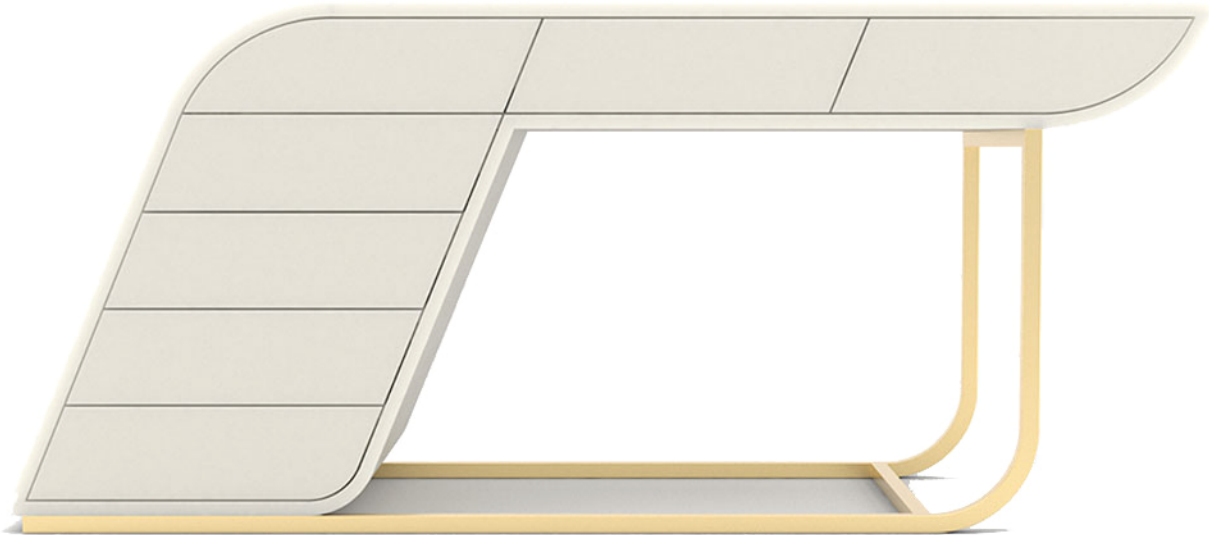

### DELTA Desk Code DEL005

The curvaceous sides of the Delta collection, give the design a modern and elegant look; blending together a sense of warmth and comfortableness with a touch of minimalist simplicity.